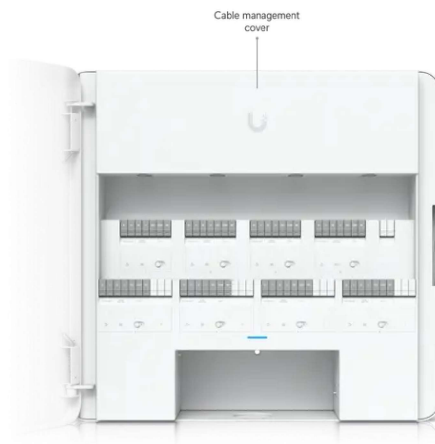

[Accessories](#)

[Door Access](#) / Enterprise Access Hub

[Datasheet](#)

[Installation Guide](#)

[Marketing Images](#)

Mechanical

Dimensions	379 x 355 x 105 mm (15 x 14 x 4.1")
Weight	Device: 9.1 kg (20 lb) Mount: 624 g (1.4 lb)
Enclosure material	SGCC housing with PC cover
Mounting material	SGCC wall mount plate

Hardware

Networking interface	(10) 10/100/1000 Base-T
Power method	Universal input, 100-240V AC, ~4.4A Max, 50/60Hz 32-48V DC Lead Acid Battery

Power supply	AC/DC, internal
Max. power consumption	240W
PoE interface	(8) PoE (Pins 1, 2+; 3, 6-)
Voltage range PoE mode	44-57V DC
Total available PoE	60W
Max. PoE wattage per port	15.4W
Button	(1) Factory-reset
LEDs	System: white/blue Output relays: steady white Ethernet: flashing white
Digital input	(8) Inputs for request-to-exit devices (8) Inputs for door position sensors (1) Emergency
Dry output relay	(8) Lock terminals (12V or Dry) (4) AUX terminals for advanced setup (Chime/Siren/Door opener)
Powered output relay	Lock: 12V DC, 1A/ Dry Aux: Dry only