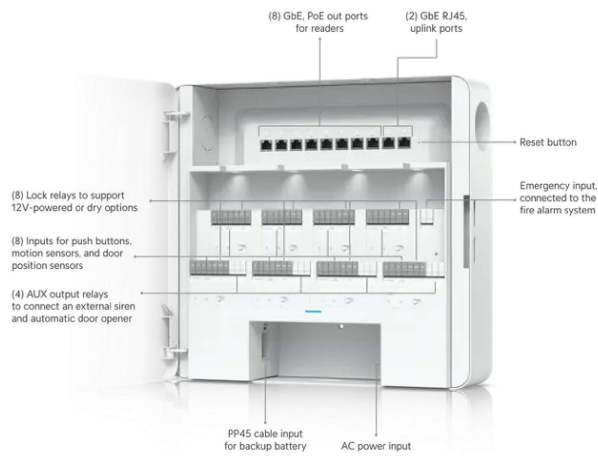

[Accessories](#)

[Door Access](#) / Enterprise Access Hub

[Datasheet](#)

[Installation Guide](#)

[Marketing Images](#)

Mechanical

Dimensions	379 x 355 x 105 mm (15 x 14 x 4.1")
Weight	Device: 9.1 kg (20 lb) Mount: 624 g (1.4 lb)
Enclosure material	SGCC housing with PC cover
Mounting material	SGCC wall mount plate

Hardware

Networking interface	(10) 10/100/1000 Base-T
Power method	Universal input, 100-240V AC, ~4.4A Max, 50/60Hz 32-48V DC Lead Acid Battery

Power supply	AC/DC, internal
Max. power consumption	240W
PoE interface	(8) PoE (Pins 1, 2+; 3, 6-)
Voltage range PoE mode	44-57V DC
Total available PoE	60W
Max. PoE wattage per port	15.4W
Button	(1) Factory-reset
LEDs	System: white/blue Output relays: steady white Ethernet: flashing white
Digital input	(8) Inputs for request-to-exit devices (8) Inputs for door position sensors (1) Emergency
Dry output relay	(8) Lock terminals (12V or Dry) (4) AUX terminals for advanced setup (Chime/Siren/Door opener)
Powered output relay	Lock: 12V DC, 1A/ Dry Aux: Dry only