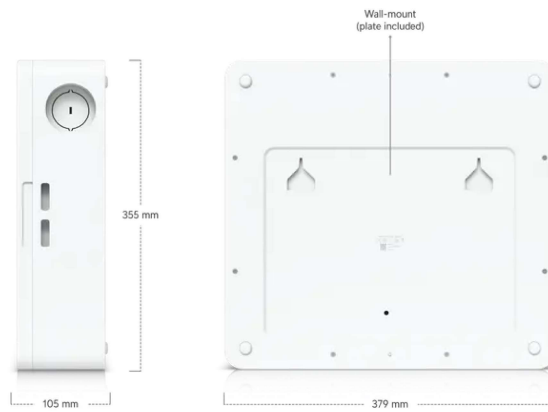

[Accessories](#)

[Door Access](#) / Enterprise Access Hub

[Datasheet](#)

[Installation Guide](#)

[Marketing Images](#)

Mechanical

Dimensions	379 x 355 x 105 mm (15 x 14 x 4.1")
Weight	Device: 9.1 kg (20 lb) Mount: 624 g (1.4 lb)
Enclosure material	SGCC housing with PC cover
Mounting material	SGCC wall mount plate

Hardware

Networking interface	(10) 10/100/1000 Base-T
Power method	Universal input, 100-240V AC, ~4.4A Max, 50/60Hz 32-48V DC Lead Acid Battery

Power supply	AC/DC, internal
Max. power consumption	240W
PoE interface	(8) PoE (Pins 1, 2+; 3, 6-)
Voltage range PoE mode	44-57V DC
Total available PoE	60W
Max. PoE wattage per port	15.4W
Button	(1) Factory-reset
LEDs	System: white/blue Output relays: steady white Ethernet: flashing white
Digital input	(8) Inputs for request-to-exit devices (8) Inputs for door position sensors (1) Emergency
Dry output relay	(8) Lock terminals (12V or Dry) (4) AUX terminals for advanced setup (Chime/Siren/Door opener)
Powered output relay	Lock: 12V DC, 1A/ Dry Aux: Dry only

Recommend max. cable length	18 AWG	20	22	24
	UACC-Cable-DoorLockRelay length AWG lengthAWG lengthAWG length			
UA-Lock-Electric (400mA)	100 m (328 ft)	66 m (217 ft)	42 m (138 ft)	25 m (82 ft)
UA-Lock-Magnetic-270kg (800mA)	46 m (151 ft)	30 m (98 ft)	20 m (66 ft)	12 m (29 ft)
UA-Lock-Magnetic-540kg (500mA)	80 m (262 ft)	51 m (167 ft)	32 m (105 ft)	20 m (66 ft)
Other locks (1A)	36 m (118 ft)	24 m (79 ft)	15 m (49 ft)	9 m (30 ft)